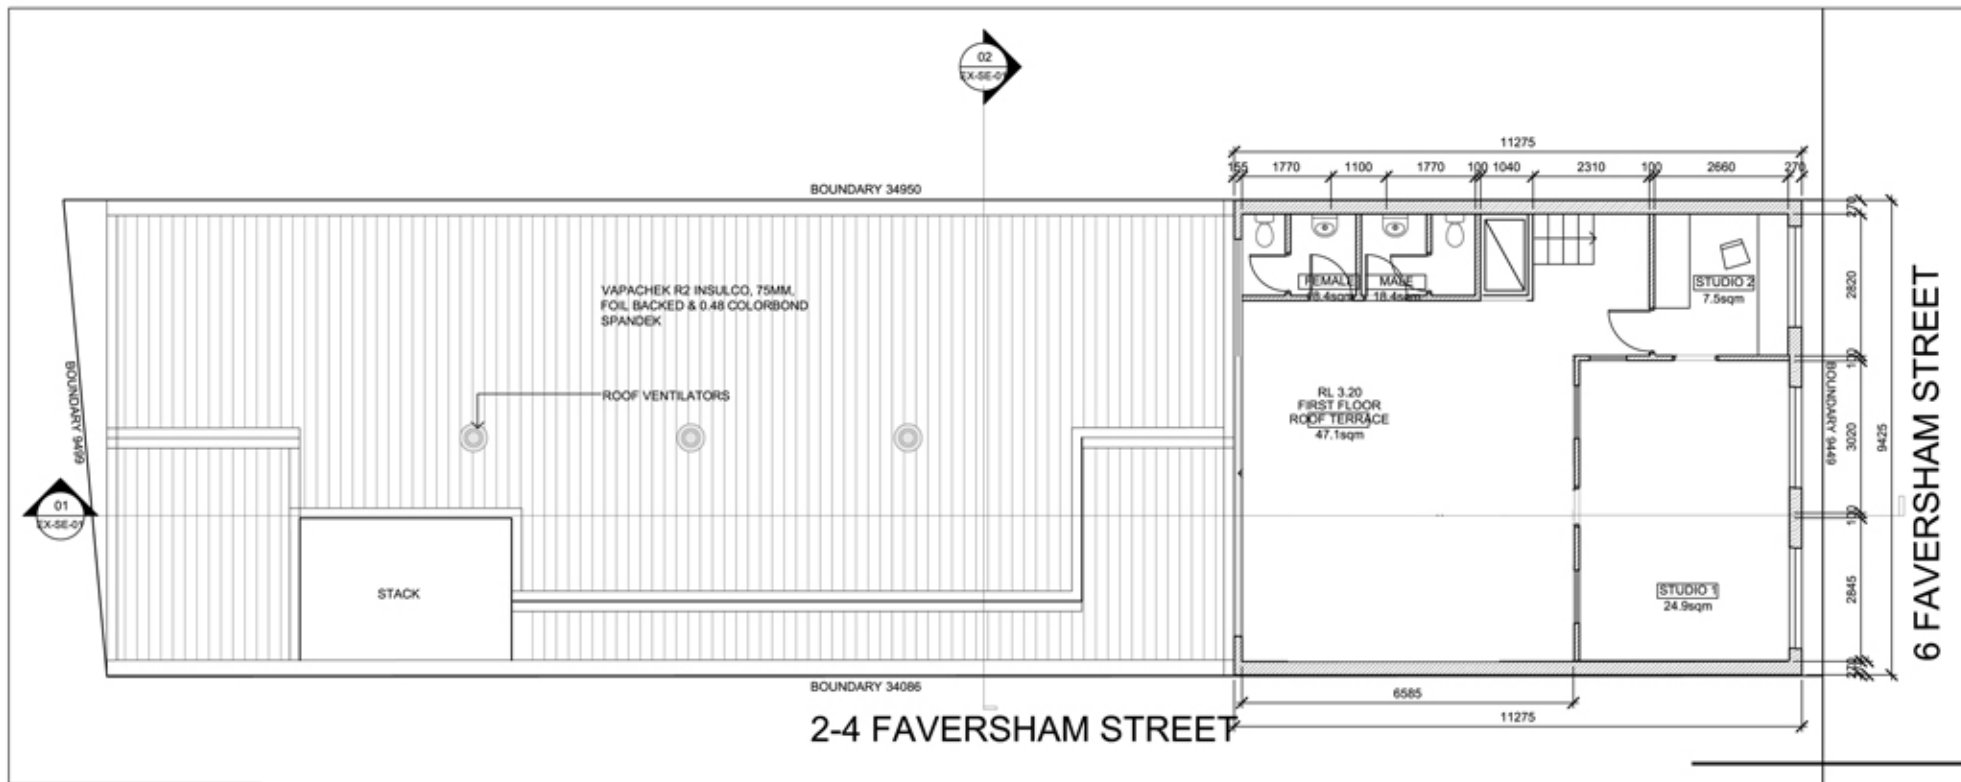

GENERAL NOTES
 DO NOT SCALE FROM THIS DRAWING
 CONFIRM ALL DIMENSIONS AND SETOUTS ON SITE

RED RATTLER FIRST FLOOR PLAN

Date Plotted: 10-Nov-08
 Scale: 1:100@A3
 DWG NO: SK-PL-02